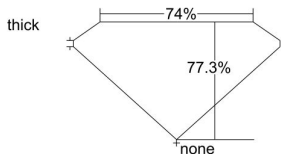

GIA®

FACSIMILE

GIA REPORT 6422300516

Verify this report at GIA.edu

GIA NATURAL DIAMOND DOSSIER®

March 01, 2022
GIA Report Number **6422300516**
Shape and Cutting Style ..... **Square Modified Brilliant**
Measurements ..... **4.81 x 4.73 x 3.66 mm**

GRADING RESULTS

Carat Weight ..... **0.72 carat**
Color Grade ..... **L**
Clarity Grade **VS2**

ADDITIONAL GRADING INFORMATION

Polish ..... **Good**
Symmetry ..... **Good**
Fluorescence ..... **Faint**
Clarity Characteristics..... **Crystal, Cloud**
Inscription(s): GIA 6422300516

PROPORTIONS

Profile not to actual proportions

GRADING SCALES

GIA COLOR SCALE		GIA CLARITY SCALE		
COLORLESS	D	VERY VERY SLIGHTLY INCLUDED	FLAWLESS	
	E		INTERNALLY FLAWLESS	
	F		VVS₁	
	NEAR COLORLESS	G	VERY SLIGHTLY INCLUDED	VVS₂
		H		VS₁
		I	SLIGHTLY INCLUDED	VS₂
		J		SI₁
	FAINT	K	INCLUDED	SI₂
		L		I₁
		M		I₂
VERT LIGHT		N	INCLUDED	I₃
		O		
		P		
		Q		
		R		
LIGHT	S			
	T			
	U			
	V			
	W			
	X			
Y				
Z