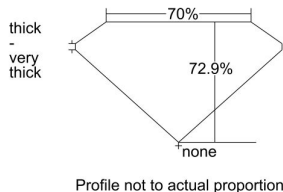

GIA®

FACSIMILE

GIA REPORT 6422322596

Verify this report at GIA.edu

GIA NATURAL DIAMOND DOSSIER®

February 18, 2022
GIA Report Number 6422322596
Shape and Cutting Style ..... Square Modified Brilliant
Measurements ..... 4.58 x 4.56 x 3.32 mm

GRADING RESULTS

Carat Weight ..... 0.60 carat
Color Grade ..... E
Clarity Grade VS1

ADDITIONAL GRADING INFORMATION

Polish ..... Excellent
Symmetry ..... Very Good
Fluorescence ..... None
Clarity Characteristics ..... Crystal
Inscription(s): GIA 6422322596

PROPORTIONS

GRADING SCALES

GIA COLOR SCALE		GIA CLARITY SCALE			
COLORLESS	D	VERY VERY SLIGHTLY INCLUDED	FLAWLESS		
	E		INTERNALLY FLAWLESS		
	F	VERY SLIGHTLY INCLUDED	VVS₁		
	G		VVS₂		
	H		VS₁		
	NEAR COLORLESS	I	SLIGHTLY INCLUDED	VS₂	
		J		SI₁	
		FAINT	K	INCLUDED	SI₂
			L		I₁
			M		I₂
VERT LIGHT	N	LIGHT	I₃		
	O				
	P				
	Q				
	R				
	S				
	T