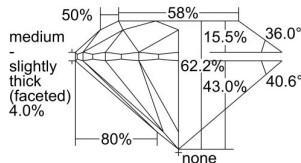

GIA®

FACSIMILE

GIA REPORT 6422322807

Verify this report at GIA.edu

GIA NATURAL DIAMOND DOSSIER®

February 11, 2022
GIA Report Number **6422322807**
Shape and Cutting Style ..... **Round Brilliant**
Measurements ..... **5.36 - 5.43 x 3.35 mm**

GRADING RESULTS

Carat Weight ..... **0.61 carat**
Color Grade ..... **F**
Clarity Grade **VS1**
Cut Grade ..... **Excellent**

ADDITIONAL GRADING INFORMATION

Polish ..... **Excellent**
Symmetry ..... **Very Good**
Fluorescence ..... **Faint**
Clarity Characteristics..... **Crystal, Cloud, Pinpoint**
Inscription(s): **GIA 6422322807**

PROPORTIONS

Profile to actual proportions

GRADING SCALES

GIA COLOR SCALE	GIA CLARITY SCALE	GIA CUT SCALE	
D	FLAWLESS	EXCELLENT	
E	INTERNALLY FLAWLESS		
F		VVS₁	VERY GOOD
G	VVS₂		
H	VS₁	GOOD	
I	VS₂		
J	SI₁	FAIR	
K	SI₂		
L	I₁	POOR	
M	I₂		
N	I₃		
O			
P			
Q			
R			
S			
T			
U			
V			
W			
X			
Y			
Z