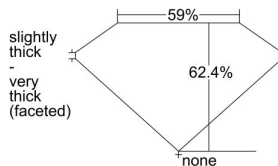

GIA®

FACSIMILE

GIA REPORT 6422328789

Verify this report at GIA.edu

GIA NATURAL DIAMOND DOSSIER®

February 12, 2022
GIA Report Number **6422328789**
Shape and Cutting Style ..... **Marquise Brilliant**
Measurements ..... **8.27 x 4.40 x 2.75 mm**

GRADING RESULTS

Carat Weight ..... **0.60 carat**
Color Grade ..... **D**
Clarity Grade **VS1**

ADDITIONAL GRADING INFORMATION

Polish ..... **Very Good**
Symmetry ..... **Very Good**
Fluorescence ..... **Strong Blue**
Clarity Characteristics..... **Crystal, Pinpoint**
Inscription(s): **GIA 6422328789**

PROPORTIONS

Profile not to actual proportions

GRADING SCALES

GIA COLOR SCALE		GIA CLARITY SCALE	
COLORLESS	D	VERY VERY SLIGHTLY INCLUDED	FLAWLESS
	E		INTERNALLY FLAWLESS
	F		VVS₁
	G		VVS₂
	H		VS₁
	I		VS₂
	J		SI₁
	K		SI₂
	L		I₁
	M		I₂
NEAR COLORLESS	N	SLIGHTLY INCLUDED	I₃
	O		
	P		
	Q		
FAINT	R		
	S		
	T		
	U		
VERT LIGHT	V		
	W		
	X		
	Y		
LIGHT	Z