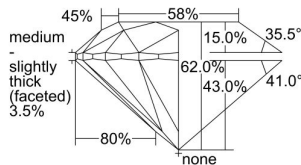

GIA®

FACSIMILE

GIA REPORT 6422366009

Verify this report at GIA.edu

GIA NATURAL DIAMOND DOSSIER®

February 17, 2022
GIA Report Number **6422366009**
Shape and Cutting Style ..... **Round Brilliant**
Measurements ..... **5.07 - 5.09 x 3.15 mm**

GRADING RESULTS

Carat Weight ..... **0.50 carat**
Color Grade ..... **G**
Clarity Grade **VVS2**
Cut Grade ..... **Excellent**

ADDITIONAL GRADING INFORMATION

Polish ..... **Excellent**
Symmetry ..... **Excellent**
Fluorescence ..... **Medium Blue**
Clarity Characteristics..... **Pinpoint, Surface Graining**
Inscription(s): **GIA 6422366009**

PROPORTIONS

Profile to actual proportions

GRADING SCALES

GIA COLOR SCALE	GIA CLARITY SCALE	GIA CUT SCALE	
D	FLAWLESS	EXCELLENT	
E	INTERNALLY FLAWLESS		
F		VVS₁	VERY GOOD
G	VVS₂		
H	VS₁	GOOD	
I	VS₂		
J	SI₁	FAIR	
K	SI₂		
L	I₁	POOR	
M	I₂		
N	I₃		
O			
P			
Q			
R			
S			
T			
U			
V			
W			
X			
Y			
Z