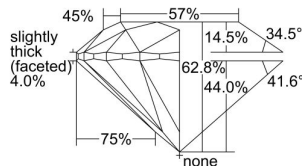

GIA®

FACSIMILE

GIA REPORT 6422375723

Verify this report at GIA.edu

GIA NATURAL DIAMOND DOSSIER®

February 16, 2022
GIA Report Number **6422375723**
Shape and Cutting Style ..... **Round Brilliant**
Measurements ..... **6.12 - 6.17 x 3.86 mm**

GRADING RESULTS

Carat Weight ..... **0.90 carat**
Color Grade ..... **K**
Clarity Grade **S11**
Cut Grade ..... **Excellent**

ADDITIONAL GRADING INFORMATION

Polish ..... **Excellent**
Symmetry ..... **Excellent**
Fluorescence ..... **None**
Clarity Characteristics ..... **Feather**
Inscription(s): **GIA 6422375723**

PROPORTIONS

Profile to actual proportions

GRADING SCALES

GIA COLOR SCALE	GIA CLARITY SCALE	GIA CUT SCALE	
D	FLAWLESS	EXCELLENT	
E	INTERNALLY FLAWLESS		
F		VVS₁	VERY GOOD
G	VVS₂		
H	VS₁	GOOD	
I	VS₂		
J	S1₁	FAIR	
K	S1₂		
L	I₁	POOR	
M	I₂		
N	I₃		
O			
P			
Q			
R			
S			
T			
U			
V			
W			
X			
Y			
Z