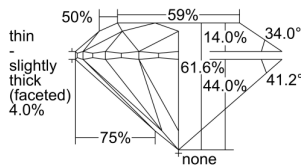

GIA®

FACSIMILE

GIA REPORT 6422391318

Verify this report at GIA.edu

GIA NATURAL DIAMOND DOSSIER®

February 21, 2022
GIA Report Number **6422391318**
Shape and Cutting Style ..... **Round Brilliant**
Measurements ..... **4.44 - 4.47 x 2.75 mm**

GRADING RESULTS

Carat Weight ..... **0.33 carat**
Color Grade ..... **E**
Clarity Grade **VS2**
Cut Grade ..... **Excellent**

ADDITIONAL GRADING INFORMATION

Polish ..... **Excellent**
Symmetry ..... **Excellent**
Fluorescence ..... **None**
Clarity Characteristics..... **Cloud, Crystal**
Inscription(s): **GIA 6422391318**

PROPORTIONS

Profile to actual proportions

GRADING SCALES

GIA COLOR SCALE	GIA CLARITY SCALE	GIA CUT SCALE	
D	FLAWLESS	EXCELLENT	
E	INTERNALLY FLAWLESS		
F		VVS₁	VERY GOOD
G	VVS₂		
H	VS₁	GOOD	
I	VS₂		
J	SI₁	FAIR	
K	SI₂		
L	I₁	POOR	
M	I₂		
N	I₃		
O			
P			
Q			
R			
S			
T			
U			
V			
W			
X			
Y			
Z