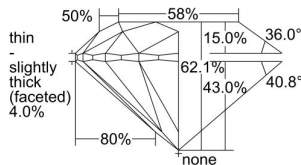

GIA®

FACSIMILE

GIA REPORT 6422424486

Verify this report at GIA.edu

GIA NATURAL DIAMOND DOSSIER®

February 21, 2022
GIA Report Number **6422424486**
Shape and Cutting Style ..... **Round Brilliant**
Measurements ..... **4.70 - 4.73 x 2.93 mm**

GRADING RESULTS

Carat Weight ..... **0.40 carat**
Color Grade ..... **I**
Clarity Grade **VS2**
Cut Grade ..... **Excellent**

ADDITIONAL GRADING INFORMATION

Polish ..... **Excellent**
Symmetry ..... **Excellent**
Fluorescence ..... **Strong Blue**
Clarity Characteristics..... **Cloud, Crystal**
Inscription(s): **GIA 6422424486**

PROPORTIONS

GRADING SCALES

GIA COLOR SCALE

COLORED	D
	E
	F
	G
	H
	I
	J
NEAR COLORLESS	K
	L
	M
Faint	N
	O
	P
	R
	S
	T
	U
	V
	W
	X
	Y
Light	Z

GIA CLARITY SCALE

VERY VERY SLIGHTLY INCLUDED	FLAWLESS
	INTERNALLY FLAWLESS
VERY SLIGHTLY INCLUDED	VVS₁
	VVS₂
SLIGHTLY INCLUDED	VS₁
	VS₂
INCLUDED	SI₁
	SI₂
	I₁
	I₂
	I₃

GIA CUT SCALE

EXCELLENT
VERY GOOD
GOOD
FAIR
POOR