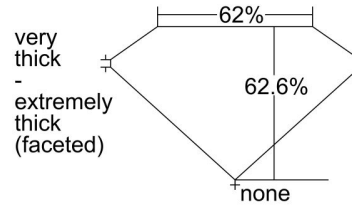

GIA NATURAL DIAMOND GRADING REPORT

March 18, 2022
 GIA Report Number 6422442379
 Shape and Cutting Style Oval Brilliant
 Measurements 7.82 x 5.43 x 3.40 mm

GRADING RESULTS

Carat Weight 1.00 carat
 Color Grade D
 Clarity Grade SI2

ADDITIONAL GRADING INFORMATION

Polish Excellent
 Symmetry Very Good
 Fluorescence Faint
 Inscription(s): GIA 6422442379
Comments: Pinpoints are not shown.

PROPORTIONS

Profile not to actual proportions

CLARITY CHARACTERISTICS

KEY TO SYMBOLS*

- Crystal
- ~ Feather

* Red symbols denote internal characteristics (inclusions). Green or black symbols denote external characteristics (blemishes). Diagram is an approximate representation of the diamond, and symbols shown indicate type, position, and approximate size of clarity characteristics. All clarity characteristics may not be shown. Details of finish are not shown.