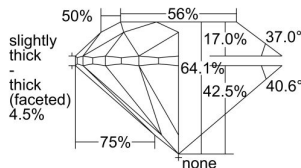

GIA®

FACSIMILE

GIA REPORT 6422472267

Verify this report at GIA.edu

GIA NATURAL DIAMOND DOSSIER®

February 23, 2022
GIA Report Number **6422472267**
Shape and Cutting Style ..... **Round Brilliant**
Measurements ..... **4.81 - 4.86 x 3.10 mm**

GRADING RESULTS

Carat Weight ..... **0.45 carat**
Color Grade ..... **D**
Clarity Grade **VVS2**
Cut Grade ..... **Very Good**

ADDITIONAL GRADING INFORMATION

Polish ..... **Very Good**
Symmetry ..... **Very Good**
Fluorescence ..... **Faint**
Clarity Characteristics..... **Pinpoint, Cloud, Indented Natural**
Inscription(s): **GIA 6422472267**

PROPORTIONS

Profile to actual proportions

GRADING SCALES

GIA COLOR SCALE	GIA CLARITY SCALE	GIA CUT SCALE
D	FLAWLESS	EXCELLENT
E	FLAWLESS	
F	INTERNALLY FLAWLESS	VERY GOOD
G	VVS₁	
H	VVS₂	GOOD
I	VS₁	
J	VS₂	FAIR
K	SI₁	
L	SI₂	POOR
M	I₁	
N	I₂	
O	I₃	
P		
Q		
R		
S		
T		
U		
V		
W		
X		
Y		
Z