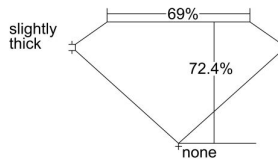

GIA®

FACSIMILE

GIA REPORT 6422487792

Verify this report at GIA.edu

GIA NATURAL DIAMOND DOSSIER®

February 24, 2022
GIA Report Number 6422487792
Shape and Cutting Style ..... Square Modified Brilliant
Measurements ..... 4.30 x 4.29 x 3.11 mm

GRADING RESULTS

Carat Weight ..... 0.50 carat
Color Grade ..... E
Clarity Grade VS1

ADDITIONAL GRADING INFORMATION

Polish ..... Excellent
Symmetry ..... Very Good
Fluorescence ..... None
Clarity Characteristics ..... Cloud
Inscription(s): GIA 6422487792

PROPORTIONS

Profile not to actual proportions

GRADING SCALES

GIA COLOR SCALE		GIA CLARITY SCALE			
COLORLESS	D	VERY VERY SLIGHTLY INCLUDED	FLAWLESS		
	E		INTERNALLY FLAWLESS		
	F		VS₁		
	NEAR COLORLESS	G	VERY SLIGHTLY INCLUDED	VS₂	
		H		VS₁	
		FAINT	I	SLIGHTLY INCLUDED	VS₂
			J		SI₁
			K		SI₂
	VERT LIGHT	L	INCLUDED	I₁	
		M		I₂	
N		I₃			
O					
LIGHT		P			
		Q			
		R			
		S