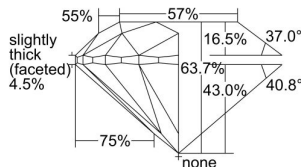

GIA®

FACSIMILE

GIA REPORT 6422559401

Verify this report at GIA.edu

GIA NATURAL DIAMOND DOSSIER®

March 23, 2022
GIA Report Number **6422559401**
Shape and Cutting Style ..... **Round Brilliant**
Measurements ..... **5.00 - 5.03 x 3.19 mm**

GRADING RESULTS

Carat Weight ..... **0.50 carat**
Color Grade ..... **D**
Clarity Grade **S11**
Cut Grade ..... **Very Good**

ADDITIONAL GRADING INFORMATION

Polish ..... **Excellent**
Symmetry ..... **Excellent**
Fluorescence ..... **None**
Clarity Characteristics ..... **Crystal**
Inscription(s): **GIA 6422559401**

PROPORTIONS

Profile to actual proportions

GRADING SCALES

GIA COLOR SCALE

COLOURESS	D
	E
	F
	G
	H
	I
	J
NEAR COLOURESS	K
	L
FADING	M
	N
	O
	P
	R
	S
	T
	U
	V
	W
	X
	Y
LIGHT	Z

GIA CLARITY SCALE

VERY NEWLY SLIGHTLY INCLUDED	FLAWLESS
	INTERNALLY FLAWLESS
VERY SLIGHTLY INCLUDED	VVS₁
	VVS₂
SLIGHTLY INCLUDED	VS₁
	VS₂
INCLUDED	I₁
	I₂
	I₃

GIA CUT SCALE

EXCELLENT
VERY GOOD
GOOD
FAIR
POOR