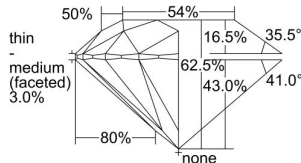

GIA®

FACSIMILE

GIA REPORT 6422564140

Verify this report at GIA.edu

GIA NATURAL DIAMOND DOSSIER®

March 08, 2022
GIA Report Number **6422564140**
Shape and Cutting Style ..... **Round Brilliant**
Measurements ..... **5.68 - 5.71 x 3.56 mm**

GRADING RESULTS

Carat Weight ..... **0.70 carat**
Color Grade ..... **I**
Clarity Grade **SI2**
Cut Grade ..... **Excellent**

ADDITIONAL GRADING INFORMATION

Polish ..... **Excellent**
Symmetry ..... **Excellent**
Fluorescence ..... **Faint**
Clarity Characteristics ..... **Cloud**
Inscription(s): **GIA 6422564140**

PROPORTIONS

Profile to actual proportions

GRADING SCALES

GIA COLOR SCALE	GIA CLARITY SCALE	GIA CUT SCALE	
D	FLAWLESS	EXCELLENT	
E	INTERNALLY FLAWLESS		
F		VVS₁	VERY GOOD
G	VVS₂		
H	VS₁	GOOD	
I	VS₂		
J	SI₁	FAIR	
K	SI₂		
L	I₁	POOR	
M	I₂		
N	I₃		
O			
P			
Q			
R			
S			
T			
U			
V			
W			
X			
Y			
Z