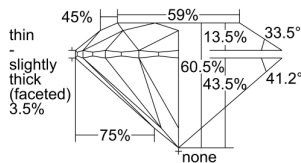

GIA®

FACSIMILE

GIA REPORT 6422606885

Verify this report at GIA.edu

GIA NATURAL DIAMOND DOSSIER®

March 14, 2022
GIA Report Number **6422606885**
Shape and Cutting Style ..... **Round Brilliant**
Measurements ..... **4.11 - 4.14 x 2.50 mm**

GRADING RESULTS

Carat Weight ..... **0.26 carat**
Color Grade ..... **G**
Clarity Grade **VVS1**
Cut Grade ..... **Excellent**

ADDITIONAL GRADING INFORMATION

Polish ..... **Excellent**
Symmetry ..... **Excellent**
Fluorescence ..... **Faint**
Clarity Characteristics..... **Pinpoint, Cavity**
Inscription(s): **GIA 6422606885**

PROPORTIONS

GRADING SCALES

GIA COLOR SCALE	GIA CLARITY SCALE	GIA CUT SCALE
D	FLAWLESS	EXCELLENT
E	INTERNALLY FLAWLESS	
F	VVS₁	VERY GOOD
G		
H	VS₁	GOOD
I		
J	SI₁	FAIR
K		
L	I₁	POOR
M		
N	I₂	
O		
P	I₃	
Q		
R		
S		
T		
U		
V		
W		
X		
Y		
Z