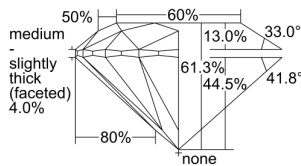

GIA®

FACSIMILE

GIA REPORT 6422619695

Verify this report at GIA.edu

GIA NATURAL DIAMOND DOSSIER®

March 09, 2022
GIA Report Number **6422619695**
Shape and Cutting Style ..... **Round Brilliant**
Measurements ..... **5.36 - 5.37 x 3.29 mm**

GRADING RESULTS

Carat Weight ..... **0.58 carat**
Color Grade ..... **G**
Clarity Grade **VVS2**
Cut Grade ..... **Excellent**

ADDITIONAL GRADING INFORMATION

Polish ..... **Excellent**
Symmetry ..... **Excellent**
Fluorescence ..... **Faint**
Clarity Characteristics..... **Needle, Pinpoint**
Inscription(s): **GIA 6422619695**

PROPORTIONS

Profile to actual proportions

GRADING SCALES

GIA COLOR SCALE	GIA CLARITY SCALE	GIA CUT SCALE	
D	FLAWLESS	EXCELLENT	
E	INTERNALLY FLAWLESS		
F		VVS₁	VERY GOOD
G	VVS₂		
H	VS₁	GOOD	
I	VS₂		
J	SI₁	FAIR	
K	SI₂		
L	I₁	POOR	
M			
N			
O	I₂		
P			
Q	I₃		
R			
S			
T			
U			
V			
W			
X			
Y			
Z