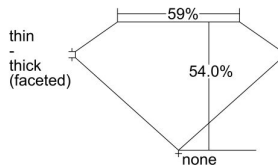

GIA®

FACSIMILE

GIA REPORT 6422637233

Verify this report at GIA.edu

GIA NATURAL DIAMOND DOSSIER®

March 11, 2022
GIA Report Number 6422637233
Shape and Cutting Style ..... Heart Brilliant
Measurements ..... 6.26 x 6.87 x 3.71 mm

GRADING RESULTS

Carat Weight ..... 0.90 carat
Color Grade I
Clarity Grade S11

ADDITIONAL GRADING INFORMATION

Polish ..... Excellent
Symmetry ..... Very Good
Fluorescence ..... Faint
Clarity Characteristics ..... Twinning Wisp
Inscription(s): GIA 6422637233

PROPORTIONS

Profile not to actual proportions

GRADING SCALES

GIA COLOR SCALE		GIA CLARITY SCALE			
COLORLESS	D	VERY VERY SLIGHTLY INCLUDED	FLAWLESS		
	E		INTERNALLY FLAWLESS		
	F		VVS₁		
	NEAR COLORLESS	G	VERY SLIGHTLY INCLUDED	VVS₂	
		H		VS₁	
		FAINT	I	SLIGHTLY INCLUDED	VS₂
			J		S1₁
	K		S1₂		
	VERT LIGHT		L	INCLUDED	I₁
			M		I₂
N			I₃		
LIGHT		O			
		P			
		Q			
		R			
	S				
	T				
	U				
V					
W					
X					
Y					
Z