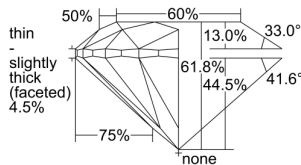

GIA®

FACSIMILE

GIA REPORT 6422639764

Verify this report at GIA.edu

GIA NATURAL DIAMOND DOSSIER®

March 11, 2022
GIA Report Number 6422639764
Shape and Cutting Style ..... Round Brilliant
Measurements ..... 4.27 - 4.30 x 2.65 mm

GRADING RESULTS

Carat Weight ..... 0.30 carat
Color Grade I
Clarity Grade VS1
Cut Grade ..... Excellent

ADDITIONAL GRADING INFORMATION

Polish ..... Excellent
Symmetry ..... Excellent
Fluorescence ..... Faint
Clarity Characteristics..... Indented Natural, Pinpoint, Cloud
Inscription(s): GIA 6422639764

PROPORTIONS

Profile to actual proportions