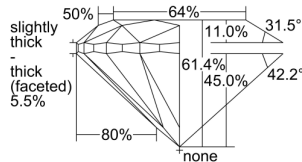

GIA®

FACSIMILE

GIA REPORT 6422639911

Verify this report at GIA.edu

GIA NATURAL DIAMOND DOSSIER®

March 10, 2022
GIA Report Number 6422639911
Shape and Cutting Style ..... Round Brilliant
Measurements ..... 3.93 - 3.95 x 2.42 mm

GRADING RESULTS

Carat Weight ..... 0.23 carat
Color Grade ..... F
Clarity Grade VVS2
Cut Grade ..... Very Good

ADDITIONAL GRADING INFORMATION

Polish ..... Excellent
Symmetry ..... Very Good
Fluorescence ..... Medium Blue
Clarity Characteristics..... Cloud, Pinpoint, Indented Natural
Inscription(s): GIA 6422639911

PROPORTIONS

Profile to actual proportions

GRADING SCALES

GIA COLOR SCALE	GIA CLARITY SCALE	GIA CUT SCALE	
D	FLAWLESS	EXCELLENT	
E	INTERNALLY FLAWLESS		
F		VVS₁	VERY GOOD
G	VVS₂		
H	VS₁	GOOD	
I	VS₂		
J	SI₁	FAIR	
K	SI₂		
L	I₁	POOR	
M			
N			
O	I₂		
P			
Q			
R	I₃		
S			
T			
U			
V			
W			
X			
Y			
Z