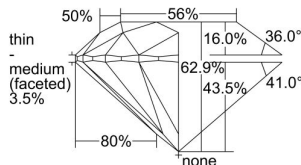

GIA®

FACSIMILE

GIA REPORT 6422650835

Verify this report at GIA.edu

GIA NATURAL DIAMOND DOSSIER®

March 11, 2022
GIA Report Number **6422650835**
Shape and Cutting Style ..... **Round Brilliant**
Measurements ..... **3.92 - 3.93 x 2.47 mm**

GRADING RESULTS

Carat Weight ..... **0.23 carat**
Color Grade ..... **F**
Clarity Grade **VS2**
Cut Grade ..... **Excellent**

ADDITIONAL GRADING INFORMATION

Polish ..... **Excellent**
Symmetry ..... **Excellent**
Fluorescence ..... **None**
Clarity Characteristics ..... **Crystal**
Inscription(s): **GIA 6422650835**

PROPORTIONS

Profile to actual proportions

GRADING SCALES

GIA COLOR SCALE

COLORED	D
	E
	F
	G
	H
	I
	J
NEAR COLORLESS	K
	L
	M
	N
	O
	P
	Q
	R
	S
	T
	U
	V
	W
	X
	Y
	Z

GIA CLARITY SCALE

FLAWLESS	VERY VERY SLIGHTLY INCLUDED	VVS₁	VVS₂	VS₁	VS₂	SLIGHTLY SLIGHTLY INCLUDED	SI₁	SI₂	I₁	I₂	I₃	
												INTERNALLY FLAWLESS

GIA CUT SCALE

EXCELLENT
VERY GOOD
GOOD
FAIR
POOR