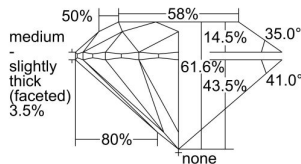

GIA®

FACSIMILE

GIA REPORT 6422733780

Verify this report at GIA.edu

GIA NATURAL DIAMOND DOSSIER®

March 23, 2022
GIA Report Number **6422733780**
Shape and Cutting Style ..... **Round Brilliant**
Measurements ..... **4.29 - 4.30 x 2.65 mm**

GRADING RESULTS

Carat Weight ..... **0.30 carat**
Color Grade ..... **E**
Clarity Grade **VS1**
Cut Grade ..... **Excellent**

ADDITIONAL GRADING INFORMATION

Polish ..... **Excellent**
Symmetry ..... **Excellent**
Fluorescence ..... **Faint**
Clarity Characteristics..... **Crystal, Cloud, Needle, Pinpoint**
Inscription(s): **GIA 6422733780**

PROPORTIONS

Profile to actual proportions

GRADING SCALES

GIA COLOR SCALE	GIA CLARITY SCALE	GIA CUT SCALE	
D	FLAWLESS	EXCELLENT	
E	INTERNALLY FLAWLESS		
F		VVS₁	VERY GOOD
G	VVS₂		
H	VS₁	GOOD	
I	VS₂		
J	SI₁	FAIR	
K	SI₂		
L	I₁	POOR	
M	I₂		
N	I₃		
O			
P			
Q			
R			
S			
T			
U			
V			
W			
X			
Y			
Z