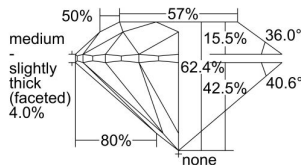

GIA®

FACSIMILE

GIA REPORT 6422754953

Verify this report at GIA.edu

GIA NATURAL DIAMOND DOSSIER®

March 23, 2022
GIA Report Number **6422754953**
Shape and Cutting Style ..... **Round Brilliant**
Measurements ..... **5.36 - 5.39 x 3.35 mm**

GRADING RESULTS

Carat Weight ..... **0.60 carat**
Color Grade ..... **H**
Clarity Grade **VS2**
Cut Grade ..... **Excellent**

ADDITIONAL GRADING INFORMATION

Polish ..... **Excellent**
Symmetry ..... **Excellent**
Fluorescence ..... **None**
Clarity Characteristics..... **Cloud**
Inscription(s): **GIA 6422754953**

PROPORTIONS

Profile to actual proportions

GRADING SCALES

GIA COLOR SCALE

COLOURESS	D
	E
	F
	G
	H
	I
	J
NEAR COLOURESS	K
	L
FAINT	M
	N
	O
	P
VERY LIGHT	Q
	R
	S
	T
	U
	V
	W
	X
	Y
LIGHT	Z

GIA CLARITY SCALE

VERY VERY SLIGHTLY INCLUDED	FLAWLESS
	INTERNALLY FLAWLESS
VERY SLIGHTLY INCLUDED	VVS₁
	VVS₂
SLIGHTLY INCLUDED	VS₁
	VS₂
INCLUDED	SI₁
	SI₂
	I₁
	I₂
	I₃

GIA CUT SCALE

EXCELLENT
VERY GOOD
GOOD
FAIR
POOR