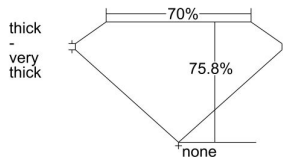

GIA®

FACSIMILE

GIA REPORT 6422758176

Verify this report at GIA.edu

GIA NATURAL DIAMOND DOSSIER®

March 28, 2022
GIA Report Number **6422758176**
Shape and Cutting Style ..... **Square Modified Brilliant**
Measurements ..... **4.82 x 4.58 x 3.47 mm**

GRADING RESULTS

Carat Weight ..... **0.67 carat**
Color Grade ..... **F**
Clarity Grade **S11**

ADDITIONAL GRADING INFORMATION

Polish ..... **Excellent**
Symmetry ..... **Very Good**
Fluorescence ..... **None**
Clarity Characteristics..... **Cloud, Crystal**
Inscription(s): GIA 6422758176

Comments: An additional inscription is present.

PROPORTIONS

Profile not to actual proportions

GRADING SCALES

GIA COLOR SCALE		GIA CLARITY SCALE				
COLORLESS	D	VERY VERY SLIGHTLY INCLUDED	FLAWLESS			
	E		INTERNALLY FLAWLESS			
	F		VVS₁			
	NEAR COLORLESS	G	VERY SLIGHTLY INCLUDED	VVS₂		
		H		VS₁		
		FAINT	I	SLIGHTLY INCLUDED	VS₂	
			J		S1₁	
			LIGHT	K	INCLUDED	S1₂
	L	I₁				
	M	I₂				
N	NOT GRADED	I₃				
O						
P						
Q						
R						
S						
T						
U						
V						
W						
X						
Y						
Z