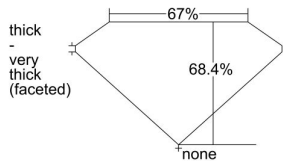

GIA®

FACSIMILE

GIA REPORT 6422758741

Verify this report at GIA.edu

GIA NATURAL DIAMOND DOSSIER®

March 22, 2022
GIA Report Number **6422758741**
Shape and Cutting Style ..... **Cushion Modified Brilliant**
Measurements ..... **4.73 x 4.25 x 2.91 mm**

GRADING RESULTS

Carat Weight ..... **0.50 carat**
Color Grade ..... **H**
Clarity Grade **VS1**

ADDITIONAL GRADING INFORMATION

Polish ..... **Excellent**
Symmetry ..... **Very Good**
Fluorescence ..... **None**
Clarity Characteristics ..... **Feather**
Inscription(s): GIA 6422758741

PROPORTIONS

Profile not to actual proportions

GRADING SCALES

GIA COLOR SCALE		GIA CLARITY SCALE			
COLORLESS	D	VERY VERY SLIGHTLY INCLUDED	FLAWLESS		
	E		INTERNALLY FLAWLESS		
	F	VERY SLIGHTLY INCLUDED	VVS₁		
	G		VVS₂		
	H		VS₁		
	NEAR COLORLESS	I	SLIGHTLY INCLUDED	VS₂	
		J		SI₁	
		FAINT	K	INCLUDED	SI₂
			L		I₁
			M		I₂
N			I₃		
VERTICALLY LIGHT	O				
	P				
	Q				
	R				
	LIGHT	S			
		T			
U					
V					
	W				
	X				
	Y				
	Z