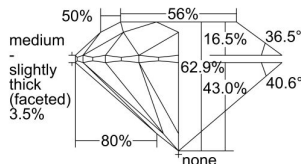

GIA®

FACSIMILE

GIA REPORT 6422760761

Verify this report at GIA.edu

GIA NATURAL DIAMOND DOSSIER®

March 24, 2022
GIA Report Number **6422760761**
Shape and Cutting Style ..... **Round Brilliant**
Measurements ..... **6.11 - 6.17 x 3.86 mm**

GRADING RESULTS

Carat Weight ..... **0.90 carat**
Color Grade ..... **H**
Clarity Grade **VVS2**
Cut Grade ..... **Excellent**

ADDITIONAL GRADING INFORMATION

Polish ..... **Excellent**
Symmetry ..... **Very Good**
Fluorescence ..... **None**
Clarity Characteristics ..... **Pinpoint**
Inscription(s): **GIA 6422760761**

PROPORTIONS

Profile to actual proportions

GRADING SCALES

GIA COLOR SCALE	GIA CLARITY SCALE	GIA CUT SCALE
COLOURLESS D	FLAWLESS	EXCELLENT
E	INTERNALLY FLAWLESS	
F	VVS₁	VERY GOOD
G		
H	VVS₂	GOOD
I	VS₁	
J	VS₂	FAIR
K	SI₁	
L	SI₂	POOR
M	I₁	
N	I₂	
O	I₃	
P		
Q		
R		
S		
T		
U		
V		
W		
X		
Y		
Z