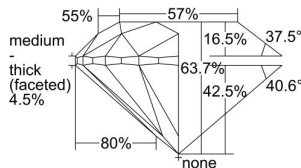

GIA®

FACSIMILE

GIA REPORT 6422812434

Verify this report at GIA.edu

GIA NATURAL DIAMOND DOSSIER®

April 07, 2022
GIA Report Number **6422812434**
Shape and Cutting Style ..... **Round Brilliant**
Measurements ..... **4.23 - 4.26 x 2.71 mm**

GRADING RESULTS

Carat Weight ..... **0.31 carat**
Color Grade ..... **E**
Clarity Grade **S11**
Cut Grade ..... **Very Good**

ADDITIONAL GRADING INFORMATION

Polish ..... **Very Good**
Symmetry ..... **Very Good**
Fluorescence ..... **None**
Clarity Characteristics ..... **Crystal**
Inscription(s): **GIA 6422812434**

PROPORTIONS

Profile to actual proportions