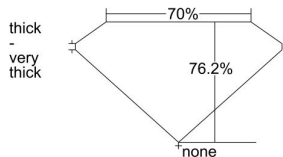

GIA®

FACSIMILE

GIA REPORT 6422827491

Verify this report at GIA.edu

GIA NATURAL DIAMOND DOSSIER®

March 31, 2022
GIA Report Number 6422827491
Shape and Cutting Style ..... Square Modified Brilliant
Measurements ..... 5.21 x 5.08 x 3.87 mm

GRADING RESULTS

Carat Weight ..... 0.90 carat
Color Grade ..... F
Clarity Grade VS2

ADDITIONAL GRADING INFORMATION

Polish ..... Excellent
Symmetry ..... Very Good
Fluorescence ..... None
Clarity Characteristics..... Crystal, Cloud, Feather
Inscription(s): GIA 6422827491

PROPORTIONS

Profile not to actual proportions

GRADING SCALES

GIA COLOR SCALE		GIA CLARITY SCALE			
COLORLESS	D	VERY VERY SLIGHTLY INCLUDED	FLAWLESS		
	E		INTERNALLY FLAWLESS		
	F	VERY SLIGHTLY INCLUDED	VVS₁		
	G		VVS₂		
	H		VS₁		
	NEAR COLORLESS	I	SLIGHTLY INCLUDED	VS₂	
		J		SI₁	
		FAINT	K	INCLUDED	SI₂
			L		I₁
			M		I₂
VERY LIGHT	N	LIGHT	I₃		
	O				
	P				
	Q				
	R