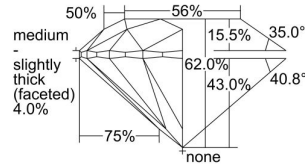

GIA®

FACSIMILE

GIA REPORT 6422842791

Verify this report at GIA.edu

GIA NATURAL DIAMOND DOSSIER®

March 30, 2022
GIA Report Number **6422842791**
Shape and Cutting Style ..... **Round Brilliant**
Measurements ..... **3.68 - 3.70 x 2.29 mm**

GRADING RESULTS

Carat Weight ..... **0.19 carat**
Color Grade ..... **D**
Clarity Grade **VVS2**
Cut Grade ..... **Excellent**

ADDITIONAL GRADING INFORMATION

Polish ..... **Excellent**
Symmetry ..... **Excellent**
Fluorescence ..... **Faint**
Clarity Characteristics ..... **Pinpoint**
Inscription(s): **GIA 6422842791**

PROPORTIONS

Profile to actual proportions