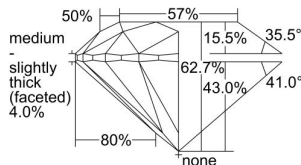

GIA®

FACSIMILE

GIA REPORT 6422853704

Verify this report at GIA.edu

GIA NATURAL DIAMOND DOSSIER®

March 29, 2022
GIA Report Number **6422853704**
Shape and Cutting Style ..... **Round Brilliant**
Measurements ..... **4.34 - 4.36 x 2.73 mm**

GRADING RESULTS

Carat Weight ..... **0.32 carat**
Color Grade ..... **J**
Clarity Grade **VS2**
Cut Grade ..... **Excellent**

ADDITIONAL GRADING INFORMATION

Polish ..... **Excellent**
Symmetry ..... **Excellent**
Fluorescence ..... **None**
Clarity Characteristics..... **Crystal, Needle, Cloud**
Inscription(s): **GIA 6422853704**

PROPORTIONS

Profile to actual proportions