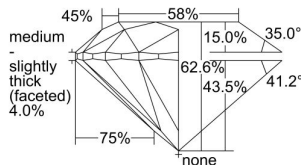

GIA®

FACSIMILE

GIA REPORT 6422871398

Verify this report at GIA.edu

GIA NATURAL DIAMOND DOSSIER®

March 31, 2022
GIA Report Number **6422871398**
Shape and Cutting Style ..... **Round Brilliant**
Measurements ..... **5.23 - 5.26 x 3.28 mm**

GRADING RESULTS

Carat Weight ..... **0.56 carat**
Color Grade ..... **J**
Clarity Grade **VS1**
Cut Grade ..... **Excellent**

ADDITIONAL GRADING INFORMATION

Polish ..... **Excellent**
Symmetry ..... **Excellent**
Fluorescence ..... **None**
Clarity Characteristics..... **Crystal, Cloud, Pinpoint, Needle**
Inscription(s): **GIA 6422871398**

PROPORTIONS

Profile to actual proportions

GRADING SCALES

GIA COLOR SCALE	GIA CLARITY SCALE	GIA CUT SCALE	
D	FLAWLESS	EXCELLENT	
E	INTERNALLY FLAWLESS		
F		VVS₁	VERY GOOD
G	VVS₂		
H	VS₁	GOOD	
I	VS₂		
J	SI₁	FAIR	
K	SI₂		
L	I₁	POOR	
M	I₂		
N	I₃		
O			
P			
Q			
R			
S			
T			
U			
V			
W			
X			
Y			
Z