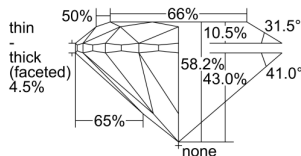

GIA®

FACSIMILE

GIA REPORT 6422872350

Verify this report at GIA.edu

GIA NATURAL DIAMOND DOSSIER®

April 01, 2022
GIA Report Number **6422872350**
Shape and Cutting Style ..... **Round Brilliant**
Measurements ..... **5.44 - 5.52 x 3.19 mm**

GRADING RESULTS

Carat Weight ..... **0.60 carat**
Color Grade ..... **D**
Clarity Grade **S11**
Cut Grade ..... **Very Good**

ADDITIONAL GRADING INFORMATION

Polish ..... **Very Good**
Symmetry ..... **Very Good**
Fluorescence ..... **None**
Clarity Characteristics..... **Feather, Cloud**
Inscription(s): **GIA 6422872350**

PROPORTIONS

Profile to actual proportions

GRADING SCALES

GIA COLOR SCALE	GIA CLARITY SCALE	GIA CUT SCALE	
D	FLAWLESS	EXCELLENT	
E	INTERNALLY FLAWLESS		
F		VVS₁	VERY GOOD
G	VVS₂		
H	VS₁	GOOD	
I	VS₂		
J	S1₁	FAIR	
K	S1₂		
L	I₁	POOR	
M	I₂		
N	I₃		
O			
P			
Q			
R			
S			
T			
U			
V			
W			
X			
Y			
Z