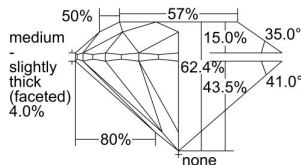

GIA®

FACSIMILE

GIA REPORT 6422893725

Verify this report at GIA.edu

GIA NATURAL DIAMOND DOSSIER®

April 01, 2022
GIA Report Number **6422893725**
Shape and Cutting Style ..... **Round Brilliant**
Measurements ..... **5.39 - 5.41 x 3.37 mm**

GRADING RESULTS

Carat Weight ..... **0.61 carat**
Color Grade ..... **F**
Clarity Grade **S12**
Cut Grade ..... **Excellent**

ADDITIONAL GRADING INFORMATION

Polish ..... **Excellent**
Symmetry ..... **Excellent**
Fluorescence ..... **None**
Clarity Characteristics ..... **Cloud**
Inscription(s): **GIA 6422893725**

PROPORTIONS

Profile to actual proportions

GRADING SCALES

GIA COLOR SCALE	GIA CLARITY SCALE	GIA CUT SCALE	
D	FLAWLESS	EXCELLENT	
E	INTERNALLY FLAWLESS		
F		VVS₁	VERY GOOD
G	VVS₂		
H	VS₁	GOOD	
I	VS₂		
J	S1₁	FAIR	
K	S1₂		
L	I₁	POOR	
M	I₂		
N	I₃		
O			
P			
Q			
R			
S			
T			
U			
V			
W			
X			
Y			
Z