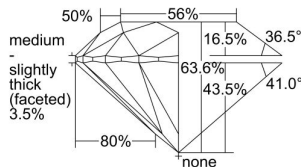

GIA®

FACSIMILE

GIA REPORT 6422896915

Verify this report at GIA.edu

GIA NATURAL DIAMOND DOSSIER®

April 08, 2022
GIA Report Number **6422896915**
Shape and Cutting Style ..... **Round Brilliant**
Measurements ..... **6.09 - 6.15 x 3.90 mm**

GRADING RESULTS

Carat Weight ..... **0.90 carat**
Color Grade ..... **K**
Clarity Grade **VS2**
Cut Grade ..... **Excellent**

ADDITIONAL GRADING INFORMATION

Polish ..... **Excellent**
Symmetry ..... **Excellent**
Fluorescence ..... **None**
Clarity Characteristics..... **Crystal, Cloud**
Inscription(s): **GIA 6422896915**

PROPORTIONS

Profile to actual proportions

GRADING SCALES

GIA COLOR SCALE	GIA CLARITY SCALE	GIA CUT SCALE	
COLOREDNESS D	FLAWLESS	EXCELLENT	
E	INTERNALLY FLAWLESS		
F		VVS₁	VERY GOOD
G	VVS₂		
H	VS₁	GOOD	
I	VS₂		
J	SI₁	FAIR	
K	SI₂		
L	I₁	POOR	
M	I₂		
N	I₃		
O			
P			
Q			
R			
S			
T			
U			
V			
W			
X			
Y			
Z