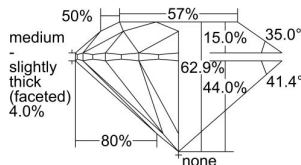

GIA®

FACSIMILE

GIA REPORT 6422941122

Verify this report at GIA.edu

GIA NATURAL DIAMOND DOSSIER®

May 09, 2022
GIA Report Number **6422941122**
Shape and Cutting Style ..... **Round Brilliant**
Measurements ..... **5.37 - 5.40 x 3.39 mm**

GRADING RESULTS

Carat Weight ..... **0.60 carat**
Color Grade ..... **K**
Clarity Grade **VS1**
Cut Grade ..... **Excellent**

ADDITIONAL GRADING INFORMATION

Polish ..... **Excellent**
Symmetry ..... **Excellent**
Fluorescence ..... **Faint**
Clarity Characteristics..... **Cloud, Crystal, Pinpoint**
Inscription(s): **GIA 6422941122**

PROPORTIONS

Profile to actual proportions

GRADING SCALES

GIA COLOR SCALE	GIA CLARITY SCALE	GIA CUT SCALE	
D	FLAWLESS	EXCELLENT	
E	INTERNALLY FLAWLESS		
F		VVS₁	VERY GOOD
G	VVS₂		
H	VS₁	GOOD	
I	VS₂		
J	SI₁	FAIR	
K	SI₂		
L	I₁	POOR	
M	I₂		
N	I₃		
O			
P			
Q			
R			
S			
T			
U			
V			
W			
X			
Y			
Z