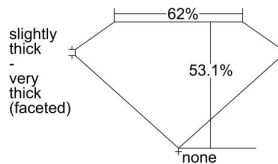

GIA®

FACSIMILE

GIA REPORT 6422948865

Verify this report at GIA.edu

GIA NATURAL DIAMOND DOSSIER®

April 18, 2022
GIA Report Number 6422948865
Shape and Cutting Style ..... Heart Brilliant
Measurements ..... 4.47 x 4.76 x 2.52 mm

GRADING RESULTS

Carat Weight ..... 0.32 carat
Color Grade ..... E
Clarity Grade SI1

ADDITIONAL GRADING INFORMATION

Polish ..... Good
Symmetry ..... Good
Fluorescence ..... None
Clarity Characteristics ..... Cloud, Crystal
Inscription(s): GIA 6422948865

PROPORTIONS

Profile not to actual proportions

GRADING SCALES

GIA COLOR SCALE		GIA CLARITY SCALE			
COLORLESS	D	VERY VERY SLIGHTLY INCLUDED	FLAWLESS		
	E		INTERNALLY FLAWLESS		
	F	VERY SLIGHTLY INCLUDED	VVS₁		
	G		VVS₂		
	H		VS₁		
	NEAR COLORLESS	I	SLIGHTLY INCLUDED	VS₂	
		J		SI₁	
		FAINT	K	INCLUDED	SI₂
			L		I₁
			M		I₂
VERT LIGHT	N	LIGHT	I₃		
	O				
	P				
	Q				
	R