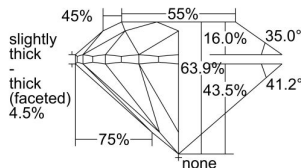

GIA®

FACSIMILE

GIA REPORT 6422966603

Verify this report at GIA.edu

GIA NATURAL DIAMOND DOSSIER®

April 18, 2022
GIA Report Number **6422966603**
Shape and Cutting Style ..... **Round Brilliant**
Measurements ..... **5.84 - 5.85 x 3.73 mm**

GRADING RESULTS

Carat Weight ..... **0.80 carat**
Color Grade ..... **I**
Clarity Grade **S12**
Cut Grade ..... **Very Good**

ADDITIONAL GRADING INFORMATION

Polish ..... **Excellent**
Symmetry ..... **Very Good**
Fluorescence ..... **None**
Clarity Characteristics..... **Cloud, Crystal**
Inscription(s): **GIA 6422966603**

PROPORTIONS

Profile to actual proportions

GRADING SCALES

GIA COLOR SCALE	GIA CLARITY SCALE	GIA CUT SCALE	
D	FLAWLESS	EXCELLENT	
E	INTERNALLY FLAWLESS		
F		VVS₁	VERY GOOD
G	VVS₂		
H	VS₁	GOOD	
I	VS₂		
J	S1₁	FAIR	
K	S1₂		
L	I₁	POOR	
M	I₂		
N	I₃		
O			
P			
Q			
R			
S			
T			
U			
V			
W			
X			
Y			
Z