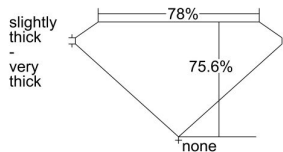

GIA®

FACSIMILE

GIA REPORT 6422991539

Verify this report at GIA.edu

GIA NATURAL DIAMOND DOSSIER®

April 13, 2022
GIA Report Number **6422991539**
Shape and Cutting Style ..... **Square Modified Brilliant**
Measurements ..... **5.31 x 5.22 x 3.94 mm**

GRADING RESULTS

Carat Weight ..... **0.91 carat**
Color Grade ..... **E**
Clarity Grade **S11**

ADDITIONAL GRADING INFORMATION

Polish ..... **Excellent**
Symmetry ..... **Very Good**
Fluorescence ..... **None**
Clarity Characteristics..... **Crystal, Cloud, Feather**
Inscription(s): GIA 6422991539

PROPORTIONS

Profile not to actual proportions

GRADING SCALES

GIA COLOR SCALE		GIA CLARITY SCALE			
COLORLESS	D	VERY VERY SLIGHTLY INCLUDED	FLAWLESS		
	E		INTERNALLY FLAWLESS		
	F		VVS₁		
	G		VVS₂		
	NEAR COLORLESS	H	VERY SLIGHTLY INCLUDED	VS₁	
		I		VS₂	
		FAINT	J	SLIGHTLY INCLUDED	S1₁
			K		S1₂
	L		I₁		
	VERY LIGHT		M	INCLUDED	I₂
N			I₃		
O					
P					
LIGHT	Q				
	R				
	S				
	T				
	U				
	Z