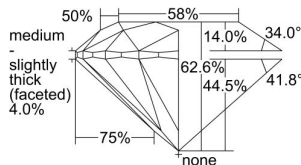

GIA®

FACSIMILE

GIA REPORT 6425010694

Verify this report at GIA.edu

GIA NATURAL DIAMOND DOSSIER®

January 19, 2022
GIA Report Number **6425010694**
Shape and Cutting Style ..... **Round Brilliant**
Measurements ..... **5.18 - 5.20 x 3.25 mm**

GRADING RESULTS

Carat Weight ..... **0.53 carat**
Color Grade ..... **D**
Clarity Grade **VS1**
Cut Grade ..... **Excellent**

ADDITIONAL GRADING INFORMATION

Polish ..... **Excellent**
Symmetry ..... **Excellent**
Fluorescence ..... **None**
Clarity Characteristics..... **Crystal, Cloud, Pinpoint**
Inscription(s): **GIA 6425010694**

PROPORTIONS

Profile to actual proportions