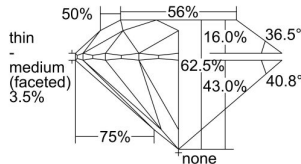

GIA®

FACSIMILE

GIA REPORT 6425088169

Verify this report at GIA.edu

GIA NATURAL DIAMOND DOSSIER®

February 03, 2022
GIA Report Number 6425088169
Shape and Cutting Style ..... Round Brilliant
Measurements ..... 5.48 - 5.51 x 3.43 mm

GRADING RESULTS

Carat Weight ..... 0.63 carat
Color Grade I
Clarity Grade S11
Cut Grade ..... Excellent

ADDITIONAL GRADING INFORMATION

Polish ..... Excellent
Symmetry ..... Excellent
Fluorescence ..... Medium Blue
Clarity Characteristics ..... Crystal
Inscription(s): GIA 6425088169

PROPORTIONS

Profile to actual proportions

GRADING SCALES

GIA COLOR SCALE	GIA CLARITY SCALE	GIA CUT SCALE	
COLOREDNESS D	FLAWLESS	EXCELLENT	
E	INTERNALLY FLAWLESS		
F		VVS₁	VERY GOOD
G	VVS₂		
H	VS₁	GOOD	
I	VS₂		
J	S1₁	FAIR	
K	S1₂		
L	I₁	POOR	
M	I₂		
N	I₃		
O			
P			
Q			
R			
S			
T			
U			
V			
W			
X			
Y			
Z