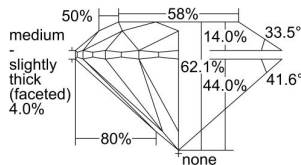

GIA®

FACSIMILE

GIA REPORT 6425184223

Verify this report at GIA.edu

GIA NATURAL DIAMOND DOSSIER®

February 01, 2022
GIA Report Number **6425184223**
Shape and Cutting Style ..... **Round Brilliant**
Measurements ..... **3.69 - 3.70 x 2.30 mm**

GRADING RESULTS

Carat Weight ..... **0.19 carat**
Color Grade ..... **G**
Clarity Grade ..... **Internally Flawless**
Cut Grade ..... **Excellent**

ADDITIONAL GRADING INFORMATION

Polish ..... **Excellent**
Symmetry ..... **Excellent**
Fluorescence ..... **Medium Blue**
Clarity Characteristics..... **Minor Details of Polish**
Inscription(s): **GIA 6425184223**

PROPORTIONS

Profile to actual proportions

GRADING SCALES

GIA COLOR SCALE	GIA CLARITY SCALE	GIA CUT SCALE	
D	FLAWLESS	EXCELLENT	
E	INTERNALLY FLAWLESS		
F		VVS₁	VERY GOOD
G	VVS₂		
H	VS₁	GOOD	
I	VS₂		
J	SI₁	FAIR	
K	SI₂		
L	I₁	POOR	
M	I₂		
N	I₃		
O			
P			
Q			
R			
S			
T			
U			
V			
W			
X			
Y			
Z