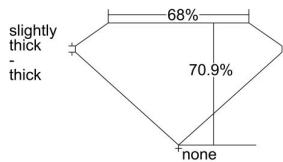

GIA®

FACSIMILE

GIA REPORT 6425256083

Verify this report at GIA.edu

GIA NATURAL DIAMOND DOSSIER®

February 07, 2022
GIA Report Number **6425256083**
Shape and Cutting Style ..... **Square Modified Brilliant**
Measurements ..... **4.09 x 4.06 x 2.88 mm**

GRADING RESULTS

Carat Weight ..... **0.40 carat**
Color Grade ..... **E**
Clarity Grade **VS1**

ADDITIONAL GRADING INFORMATION

Polish ..... **Excellent**
Symmetry ..... **Excellent**
Fluorescence ..... **None**
Clarity Characteristics..... **Crystal, Cloud, Pinpoint, Needle**
Inscription(s): **GIA 6425256083**

PROPORTIONS

Profile not to actual proportions

GRADING SCALES

GIA COLOR SCALE		GIA CLARITY SCALE			
COLORLESS	D	VERY VERY SLIGHTLY INCLUDED	FLAWLESS		
	E		INTERNALLY FLAWLESS		
	F	VERY SLIGHTLY INCLUDED	VS₁		
	G		VS₂		
	H		VS₁		
	NEAR COLORLESS	I	SLIGHTLY INCLUDED	VS₂	
		J		SI₁	
		FAINT	K	INCLUDED	SI₂
			L		I₁
			M		I₂
VERT LIGHT	N	LIGHT	I₃		
	O				
	P				
	Q				
	R