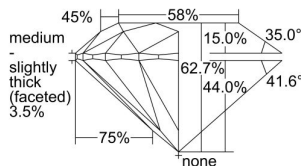

GIA®

FACSIMILE

GIA REPORT 6425352246

Verify this report at GIA.edu

GIA NATURAL DIAMOND DOSSIER®

February 16, 2022
GIA Report Number 6425352246
Shape and Cutting Style ..... Round Brilliant
Measurements ..... 5.26 - 5.30 x 3.31 mm

GRADING RESULTS

Carat Weight ..... 0.56 carat
Color Grade ..... E
Clarity Grade SI2
Cut Grade ..... Excellent

ADDITIONAL GRADING INFORMATION

Polish ..... Excellent
Symmetry ..... Excellent
Fluorescence ..... None
Clarity Characteristics ..... Cloud
Inscription(s): GIA 6425352246

PROPORTIONS

Profile to actual proportions

GRADING SCALES

GIA COLOR SCALE	GIA CLARITY SCALE	GIA CUT SCALE	
D	FLAWLESS	EXCELLENT	
E	INTERNALLY FLAWLESS		
F		VVS₁	VERY GOOD
G	VVS₂		
H	VS₁	GOOD	
I	VS₂		
J	SI₁	FAIR	
K	SI₂		
L	I₁	POOR	
M	I₂		
N	I₃		
O			
P			
Q			
R			
S			
T			
U			
V			
W			
X			
Y			
Z