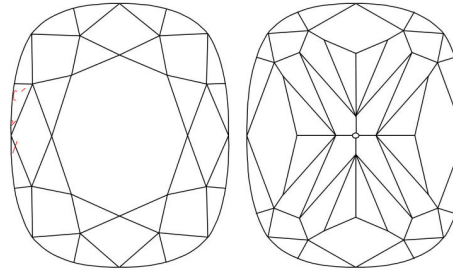

**GIA NATURAL DIAMOND GRADING REPORT**

March 07, 2022

GIA Report Number ..... 6425407822

Shape and Cutting Style ..... Cushion Modified Brilliant

Measurements ..... 6.08 x 5.42 x 3.68 mm

**GRADING RESULTS**

Carat Weight ..... 1.01 carat

Color Grade ..... J

Clarity Grade ..... VS1

**ADDITIONAL GRADING INFORMATION**

Polish ..... Excellent

Symmetry ..... Very Good

Fluorescence ..... None

Inscription(s): GIA 6425407822

**PROPORTIONS**

Profile not to actual proportions

**CLARITY CHARACTERISTICS**

**KEY TO SYMBOLS\***
 Feather

\* Red symbols denote internal characteristics (inclusions). Green or black symbols denote external characteristics (blemishes). Diagram is an approximate representation of the diamond, and symbols shown indicate type, position, and approximate size of clarity characteristics. All clarity characteristics may not be shown. Details of finish are not shown.