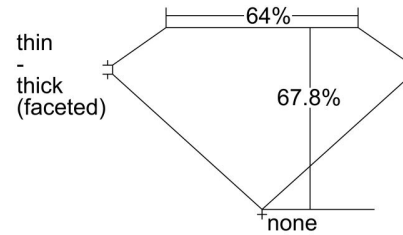

**GIA NATURAL DIAMOND GRADING REPORT**

March 07, 2022

GIA Report Number ..... 6425407822

Shape and Cutting Style ..... Cushion Modified Brilliant

Measurements ..... 6.08 x 5.42 x 3.68 mm

**GRADING RESULTS**

Carat Weight ..... 1.01 carat

Color Grade ..... J

Clarity Grade ..... VS1

**ADDITIONAL GRADING INFORMATION**

Polish ..... Excellent

Symmetry ..... Very Good

Fluorescence ..... None

Inscription(s): GIA 6425407822

**PROPORTIONS**

Profile not to actual proportions

**CLARITY CHARACTERISTICS**

**KEY TO SYMBOLS\***
 Feather

\* Red symbols denote internal characteristics (inclusions). Green or black symbols denote external characteristics (blemishes). Diagram is an approximate representation of the diamond, and symbols shown indicate type, position, and approximate size of clarity characteristics. All clarity characteristics may not be shown. Details of finish are not shown.