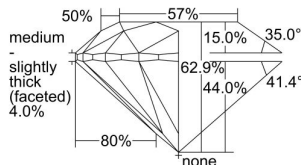

GIA®

FACSIMILE

GIA REPORT 6425496013

Verify this report at GIA.edu

GIA NATURAL DIAMOND DOSSIER®

March 01, 2022
GIA Report Number **6425496013**
Shape and Cutting Style ..... **Round Brilliant**
Measurements ..... **4.36 - 4.38 x 2.75 mm**

GRADING RESULTS

Carat Weight ..... **0.32 carat**
Color Grade ..... **F**
Clarity Grade **VVS1**
Cut Grade ..... **Excellent**

ADDITIONAL GRADING INFORMATION

Polish ..... **Excellent**
Symmetry ..... **Excellent**
Fluorescence ..... **Faint**
Clarity Characteristics ..... **Pinpoint**
Inscription(s): **GIA 6425496013**

PROPORTIONS

Profile to actual proportions