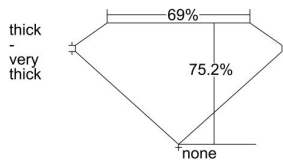

GIA®

FACSIMILE

GIA REPORT 6425534196

Verify this report at GIA.edu

GIA NATURAL DIAMOND DOSSIER®

March 01, 2022
GIA Report Number **6425534196**
Shape and Cutting Style ..... **Square Modified Brilliant**
Measurements ..... **4.53 x 4.46 x 3.35 mm**

GRADING RESULTS

Carat Weight ..... **0.60 carat**
Color Grade ..... **J**
Clarity Grade **VVS1**

ADDITIONAL GRADING INFORMATION

Polish ..... **Excellent**
Symmetry ..... **Good**
Fluorescence ..... **None**
Clarity Characteristics..... **Feather, Cavity**
Inscription(s): **GIA 6425534196**

PROPORTIONS

Profile not to actual proportions

GRADING SCALES

GIA COLOR SCALE		GIA CLARITY SCALE		
COLORLESS	D	VERY VERY SLIGHTLY INCLUDED	FLAWLESS	
	E		INTERNALLY FLAWLESS	
	F		VVS₁	
	G		VVS₂	
	NEAR COLORLESS	H	VERY SLIGHTLY INCLUDED	VS₁
		I		VS₂
		J		SI₁
		K		SI₂
	FAINT	L	SLIGHTLY INCLUDED	I₁
		M		I₂
N		I₃		
O				
VERT LIGHT	P	INCLUDED		
	Q			
	R			
	S			
	T			
	U			
	V			
	W			
LIGHT	X			
	Y			
	Z