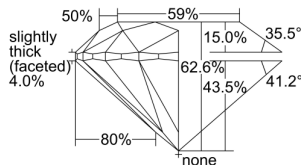

GIA®

FACSIMILE

GIA REPORT 6425586863

Verify this report at GIA.edu

GIA NATURAL DIAMOND DOSSIER®

March 05, 2022
GIA Report Number **6425586863**
Shape and Cutting Style ..... **Round Brilliant**
Measurements ..... **5.08 - 5.10 x 3.19 mm**

GRADING RESULTS

Carat Weight ..... **0.51 carat**
Color Grade ..... **K**
Clarity Grade **VS1**
Cut Grade ..... **Excellent**

ADDITIONAL GRADING INFORMATION

Polish ..... **Excellent**
Symmetry ..... **Excellent**
Fluorescence ..... **None**
Clarity Characteristics..... **Crystal, Needle, Pinpoint, Cloud**
Inspection(s): **GIA 6425586863**

PROPORTIONS

Profile to actual proportions

GRADING SCALES

GIA COLOR SCALE	GIA CLARITY SCALE	GIA CUT SCALE	
D	FLAWLESS	EXCELLENT	
E	INTERNALLY FLAWLESS		
F		VVS₁	VERY GOOD
G	VVS₂		
H	VS₁	GOOD	
I	VS₂		
J	SI₁	FAIR	
K	SI₂		
L	I₁	POOR	
M	I₂		
N	I₃		
O			
P			
Q			
R			
S			
T			
U			
V			
W			
X			
Y			
Z