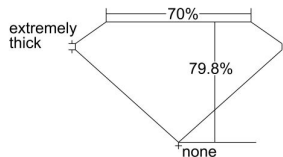

GIA®

FACSIMILE

GIA REPORT 6425616952

Verify this report at GIA.edu

GIA NATURAL DIAMOND DOSSIER®

March 11, 2022
GIA Report Number **6425616952**
Shape and Cutting Style ..... **Square Modified Brilliant**
Measurements ..... **4.99 x 4.92 x 3.93 mm**

GRADING RESULTS

Carat Weight ..... **0.90 carat**
Color Grade ..... **K**
Clarity Grade **VS1**

ADDITIONAL GRADING INFORMATION

Polish ..... **Excellent**
Symmetry ..... **Very Good**
Fluorescence ..... **None**
Clarity Characteristics ..... **Feather, Pinpoint**
Inscription(s): **GIA 6425616952**

PROPORTIONS

Profile not to actual proportions

GRADING SCALES

GIA COLOR SCALE		GIA CLARITY SCALE			
COLORLESS	D	VERY VERY SLIGHTLY INCLUDED	FLAWLESS		
	E		INTERNALLY FLAWLESS		
	F		VVS₁		
	NEAR COLORLESS	G	VERY SLIGHTLY INCLUDED	VVS₂	
		H		VS₁	
		FAINT	I	SLIGHTLY INCLUDED	VS₂
			J		SI₁
	K		SI₂		
	VERT LIGHT		L	INCLUDED	I₁
			M		I₂
N			I₃		
O					
P					
Q					
R					
LIGHT	S				
	T				
	U				
	V				
	W				
X					
Y					
Z