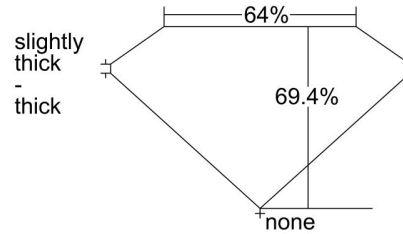

GIA NATURAL DIAMOND GRADING REPORT

March 12, 2022
 GIA Report Number 6425656978
 Shape and Cutting Style Cut-Cornered Rectangular
 Modified Brilliant
 Measurements 8.76 x 5.84 x 4.05 mm

GRADING RESULTS

Carat Weight 1.80 carat
 Color Grade I
 Clarity Grade VS1

ADDITIONAL GRADING INFORMATION

Polish Excellent
 Symmetry Excellent
 Fluorescence None
 Inscription(s): GIA 6425656978
Comments: Surface graining is not shown.

PROPORTIONS

Profile not to actual proportions

CLARITY CHARACTERISTICS

KEY TO SYMBOLS*

 Feather

* Red symbols denote internal characteristics (inclusions). Green or black symbols denote external characteristics (blemishes). Diagram is an approximate representation of the diamond, and symbols shown indicate type, position, and approximate size of clarity characteristics. All clarity characteristics may not be shown. Details of finish are not shown.