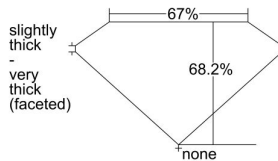

GIA®

FACSIMILE

GIA REPORT 6425673646

Verify this report at GIA.edu

GIA NATURAL DIAMOND DOSSIER®

March 17, 2022
GIA Report Number **6425673646**
Shape and Cutting Style ..... **Cushion Modified Brilliant**
Measurements ..... **5.13 x 4.90 x 3.35 mm**

GRADING RESULTS

Carat Weight ..... **0.71 carat**
Color Grade ..... **H**
Clarity Grade **VS1**

ADDITIONAL GRADING INFORMATION

Polish ..... **Excellent**
Symmetry ..... **Very Good**
Fluorescence ..... **Faint**
Clarity Characteristics ..... **Cloud**
Inscription(s): **GIA 6425673646**

PROPORTIONS

Profile not to actual proportions

GRADING SCALES

GIA COLOR SCALE		GIA CLARITY SCALE			
COLORLESS	D	VERY VERY SLIGHTLY INCLUDED	FLAWLESS		
	E		INTERNALLY FLAWLESS		
	F		VVS₁		
	G		VVS₂		
	NEAR COLORLESS	H	VERY SLIGHTLY INCLUDED	VS₁	
		I		VS₂	
		FAINT	J	SLIGHTLY INCLUDED	SI₁
			K		SI₂
	L		INCLUDED		I₁
	M				I₂
N	I₃				
O					
VERT LIGHT	P				
	Q				
	R				
	S				
	T				
	LIGHT	U			
		V			
W					
X					
Y					
Z