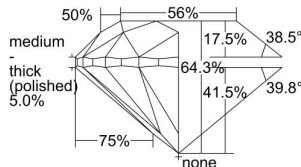

GIA®

FACSIMILE

GIA REPORT 6425789586

Verify this report at GIA.edu

GIA NATURAL DIAMOND DOSSIER®

March 26, 2022
GIA Report Number **6425789586**
Shape and Cutting Style ..... **Round Brilliant**
Measurements ..... **5.48 - 5.55 x 3.55 mm**

GRADING RESULTS

Carat Weight ..... **0.70 carat**
Color Grade ..... **K**
Clarity Grade **S11**
Cut Grade ..... **Very Good**

ADDITIONAL GRADING INFORMATION

Polish ..... **Excellent**
Symmetry ..... **Very Good**
Fluorescence ..... **None**
Clarity Characteristics..... **Crystal, Cloud**
Inscription(s): **GIA 6425789586**

PROPORTIONS

Profile to actual proportions

GRADING SCALES

GIA COLOR SCALE

COLORLESS	D
	E
	F
	G
	H
	I
	J
NEAR COLORLESS	K
	L
	M
	N
	O
	P
	R
	S
	T
	U
	V
	W
	X
	Y
LIGHT	Z

GIA CLARITY SCALE

FLAWLESS	VERY VERY SLIGHTLY INCLUDED	VVS₁	VVS₂	VS₁	VS₂	S1₁	S1₂	I₁	I₂	I₃	
											INTERNALLY FLAWLESS

GIA CUT SCALE

EXCELLENT
VERY GOOD
GOOD
FAIR
POOR