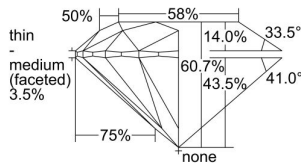

GIA®

FACSIMILE

GIA REPORT 6425808386

Verify this report at GIA.edu

GIA NATURAL DIAMOND DOSSIER®

March 26, 2022
GIA Report Number **6425808386**
Shape and Cutting Style ..... **Round Brilliant**
Measurements ..... **3.96 - 3.99 x 2.42 mm**

GRADING RESULTS

Carat Weight ..... **0.23 carat**
Color Grade ..... **D**
Clarity Grade **S11**
Cut Grade ..... **Excellent**

ADDITIONAL GRADING INFORMATION

Polish ..... **Excellent**
Symmetry ..... **Excellent**
Fluorescence ..... **Faint**
Clarity Characteristics ..... **Crystal**
Inscription(s): **GIA 6425808386**

PROPORTIONS

Profile to actual proportions

GRADING SCALES

GIA COLOR SCALE	GIA CLARITY SCALE	GIA CUT SCALE	
D	FLAWLESS	EXCELLENT	
E	INTERNALLY FLAWLESS		
F		VVS₁	VERY GOOD
G	VVS₂		
H	VS₁	GOOD	
I	VS₂		
J	S1₁	FAIR	
K	S1₂		
L	I₁	POOR	
M	I₂		
N	I₃		
O			
P			
Q			
R			
S			
T			
U			
V			
W			
X			
Y			
Z